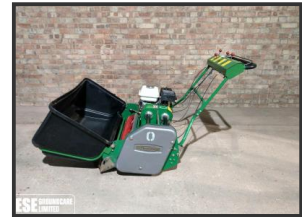

## Dennis G860 Cylinder Mower

**£3,995.00**

Dennis G860 Pedestrian Cylinder Mower. SHARPENED 8 blade CYLINDER and BOTTOM BLADE, 34" cutting width, self propelled drive, quick change cassette, Honda engine, grass collector. Very Good Condition.

### Product Details

<b>Category/Type</b>	<b>Pedestrian</b>
<b>Make</b>	<b>Dennis</b>
<b>Model</b>	<b>G860 Cylinder Mower</b>
<b>Year</b>	<b>2012</b>
<b>Hours</b>	<b>-</b>

Clarks Drove, Soham, Ely, Cambs, CB7 5DW