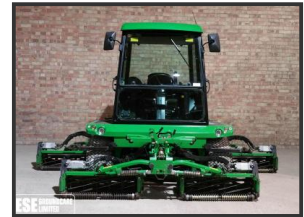

ESE GROUND CARE LIMITED

John Deere 1905 5 Gang Mower

£11,450.00

John Deere 1905 5 Gang Mower. 2119 hrs, 4wd, 3.45m cut, 49hp diesel engine, ESP cutting units fixed/ floating, fingertip unit control, 2 speed HST, fully glazed deluxe cab with air seat, power steering.

Very Good Condition

Product Details

Category/Type	Mowers
Make	John Deere
Model	1905 5 Gang Mower
Year	-
Hours	2119

Clarks Drove, Soham, Ely, Cambs, CB7 5DW

Tel: +44 (0)7508 810655

www.esegroundcare.co.uk sales@esegroundcare.co.uk