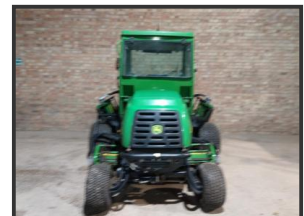

John Deere 3235C Fairway Mower

£3,250.00

John Deere 3235C Fairway Mower. Yanmar diesel powered, 2.8m cutting width, 40hp, 4wd, power steering, full cab. Full Working order and priced sensibly to sell. Ideal for golf course, sports field, school or large lawn.

Product Details

Category/Type	Mowers
Make	John Deere
Model	3235C Fairway Mower
Year	-
Hours	-

Clarks Drove, Soham, Ely, Cambs, CB7 5DW

Tel: +44 (0)7508 810655

www.esegroundcare.co.uk sales@esegroundcare.co.uk