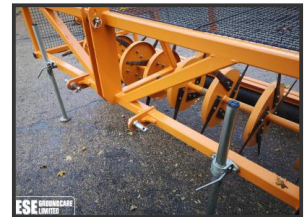

Sisis Megaslit, Deep Tine Aerator

£3,995.00

Sisis Megaslit. Tractor mounted deep tine aerator. Only used once or twice since new and offered for sale in an Excellent Condition to both machine frame and tines. 12" max working depth, 2.5m width. Needs 40hp+ tractor.

£3995.00 plus vat (huge saving over new price)

Delivery Available.

Product Details

Product Details	
Category/Type	Used Implements
Make	Sisis
Model	Megaslit, Deep Tine Aerator
Year	2018
Hours	-

Clarks Drove, Soham, Ely, Cambs, CB7 5DW