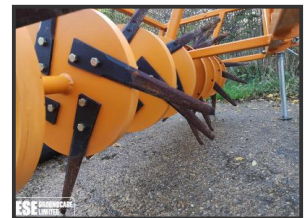

Sisis Megaslit, Deep Tine Aerator

£3,995.00

Sisis Megaslit. Tractor mounted deep tine aerator. Only used once or twice since new and offered for sale in an Excellent Condition to both machine frame and tines. 12" max working depth, 2.5m width. Needs 40hp+ tractor.

£3995.00 plus vat (huge saving over new price)

Delivery Available.

Product Details

Product Details	
Category/Type	Used Implements
Make	Sisis
Model	Megaslit, Deep Tine Aerator
Year	2018
Hours	-

Clarks Drove, Soham, Ely, Cambs, CB7 5DW