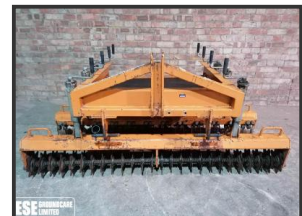

ESE GROUND CARE LIMITED

Sisis Quadraplay 6ft

£2,395.00

Sisis Quadraplay. 6ft working width with the desirable configuration of Slitter, Rake, Roller and brush. Perfect for sports fields etc. Good Condition.

Product Details

Product Details	
Category/Type	Used Implements
Make	Sisis
Model	Quadraplay 6ft
Year	-
Hours	-

Clarks Drove, Soham, Ely, Cambs, CB7 5DW

Tel: +44 (0)7508 810655

www.esegroundcare.co.uk sales@esegroundcare.co.uk