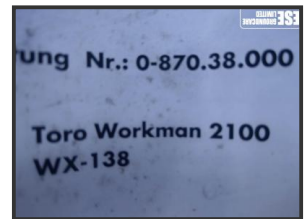

## TORO 2100 Workman Cab

**£995.00**

TORO Workman 2100 Cab. Kit consists of roof, front screen, rear mesh guard and doors with mesh panels. Brand New never fitted and supplied in a wooden crate.

Product Details	
<b>Category/Type</b>	<b>Spares and Clearance</b>
<b>Make</b>	<b>TORO</b>
<b>Model</b>	<b>2100 Workman Cab</b>
<b>Year</b>	-
<b>Hours</b>	-