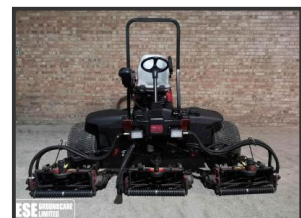

TORO 5510 Fairway Mower

£5,995.00

TORO 5510 Fairway Mower. A 2007 year of build with 3890 hrs and is being offered in excellent condition having received a loving life full of maintenance and care from the previous owner. Engine serviced with everything working as expected and feels like a machine much much newer. Fitted with a 35hp Kubota diesel engine, DPA cutting units with rear roller brushes, 2.54m cutting width, 4wd, power steering. £5995.00 plus vat. Delivery Available.

Product Details

Product Details	
Category/Type	Mowers
Make	TORO
Model	5510 Fairway Mower
Year	2007
Hours	3890

Clarks Drove, Soham, Ely, Cambs, CB7 5DW

Tel: +44 (0)7508 810655

www.esegroundcare.co.uk sales@esegroundcare.co.uk