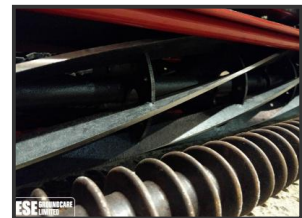

## Toro Reelmaster 3100D

**£8,750.00**

Toro Reelmaster 3100D. 2007 machine with only 1477 hrs, SHARPENED 8 blade cylinders and bottom blades, 3wd, Kubota diesel engine, HST, ROPS, p steering. Excellent Condition.

### Product Details

<b>Category/Type</b>	<b>Mowers</b>
<b>Make</b>	<b>Toro</b>
<b>Model</b>	<b>Reelmaster 3100D</b>
<b>Year</b>	<b>2007</b>
<b>Hours</b>	<b>1477</b>

Clarks Drove, Soham, Ely, Cambs, CB7 5DW